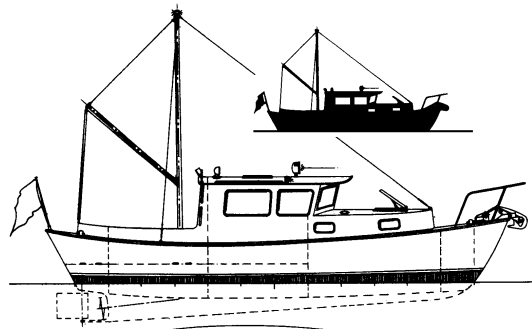

32' St. Pierre Dory Proctor

36' Power Dory

42' Fishing Vessel

Fishing Vessels

These fishing vessels are available in a range of sizes — 32', 36', 42', 46', 52' and 56'. The 32 was designed for plywood and the 36 and 56-footers for building in steel. The 36 could also be converted easily for plywood construction, like our sailing dory designs.

They are all shown in greater detail and with more variations in our book, **SMALL SHIPS**. It also has photos and more detailed information about them and scores of our other power boat designs. For more information about **SMALL SHIPS**, see our price list, **DESIGNS & SERVICES**.

52' Fishing Vessel

46' Fishing Vessel

56' Fishing Vessel