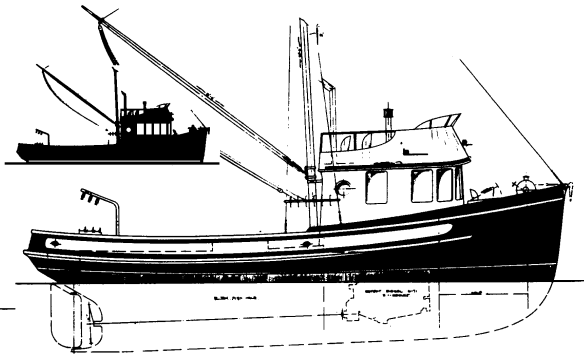

32' St. Pierre Dory Proctor

36' Power Dory

42' Fishing Vessel

Fishing Vessels

These fishing vessels are available in a range of sizes — 32', 36', 42', 46', 52' and 56'. The 32 was designed for plywood and the 36 and 56-footers for building in steel. The 36 could also be converted easily for plywood construction, like our sailing dory designs.

They are all shown in greater detail and with more variations in our book, **SMALL SHIPS**. It also has photos and more detailed information about them and scores of our other power boat designs. For more information about **SMALL SHIPS**, see our price list, **DESIGNS & SERVICES**.

52' Fishing Vessel

46' Fishing Vessel

56' Fishing Vessel