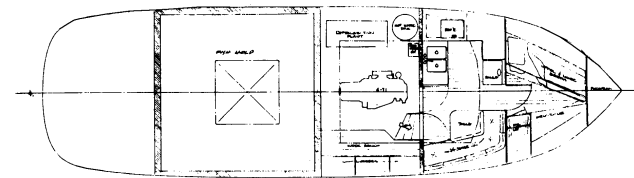

32' St. Pierre Dory Proctor

36' Power Dory

42' Fishing Vessel

Fishing Vessels

These fishing vessels are available in a range of sizes — 32', 36', 42', 46', 52' and 56'. The 32 was designed for plywood and the 36 and 56-footers for building in steel. The 36 could also be converted easily for plywood construction, like our sailing dory designs.

They are all shown in greater detail and with more variations in our book, **SMALL SHIPS**. It also has photos and more detailed information about them and scores of our other power boat designs. For more information about **SMALL SHIPS**, see our price list, **DESIGNS & SERVICES**.

52' Fishing Vessel

46' Fishing Vessel

56' Fishing Vessel