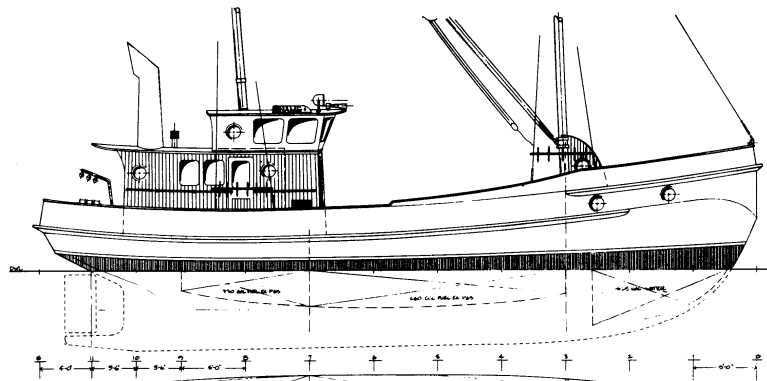

32' St. Pierre Dory Proctor

36' Power Dory

42' Fishing Vessel

Fishing Vessels

These fishing vessels are available in a range of sizes — 32', 36', 42', 46', 52' and 56'. The 32 was designed for plywood and the 36 and 56-footers for building in steel. The 36 could also be converted easily for plywood construction, like our sailing dory designs.

They are all shown in greater detail and with more variations in our book, **SMALL SHIPS**. It also has photos and more detailed information about them and scores of our other power boat designs. For more information about **SMALL SHIPS**, see our price list, **DESIGNS & SERVICES**.

52' Fishing Vessel

46' Fishing Vessel

56' Fishing Vessel