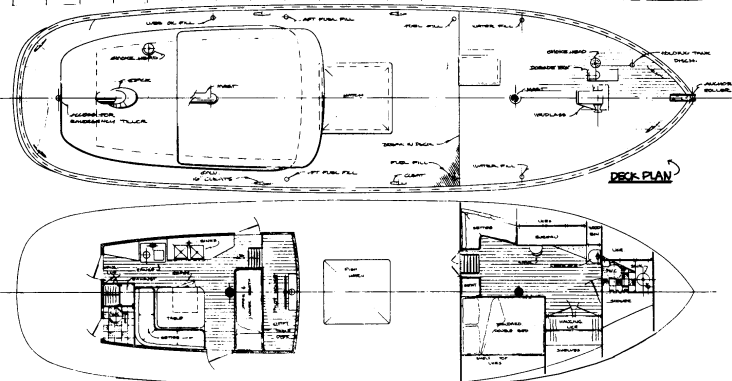

32' St. Pierre Dory Proctor

36' Power Dory

42' Fishing Vessel

Fishing Vessels

These fishing vessels are available in a range of sizes — 32', 36', 42', 46', 52' and 56'. The 32 was designed for plywood and the 36 and 56-footers for building in steel. The 36 could also be converted easily for plywood construction, like our sailing dory designs.

They are all shown in greater detail and with more variations in our book, **SMALL SHIPS**. It also has photos and more detailed information about them and scores of our other power boat designs. For more information about **SMALL SHIPS**, see our price list, **DESIGNS & SERVICES**.

52' Fishing Vessel

46' Fishing Vessel

56' Fishing Vessel