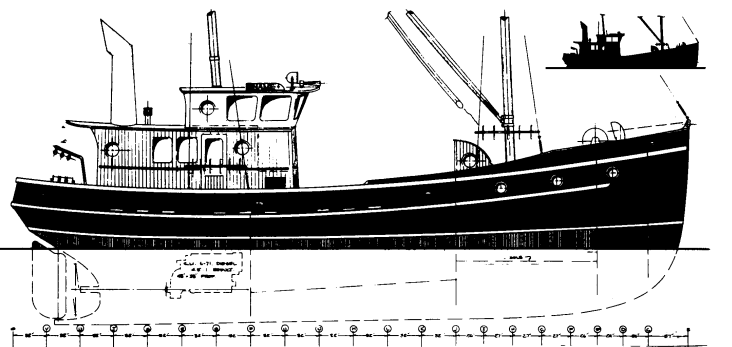

32' St. Pierre Dory Proctor

36' Power Dory

42' Fishing Vessel

Fishing Vessels

These fishing vessels are available in a range of sizes — 32', 36', 42', 46', 52' and 56'. The 32 was designed for plywood and the 36 and 56-footers for building in steel. The 36 could also be converted easily for plywood construction, like our sailing dory designs.

They are all shown in greater detail and with more variations in our book, **SMALL SHIPS**. It also has photos and more detailed information about them and scores of our other power boat designs. For more information about **SMALL SHIPS**, see our price list, **DESIGNS & SERVICES**.

52' Fishing Vessel

46' Fishing Vessel

56' Fishing Vessel