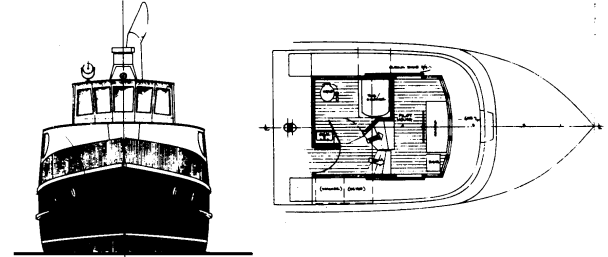

32' St. Pierre Dory Proctor

36' Power Dory

42' Fishing Vessel

Fishing Vessels

These fishing vessels are available in a range of sizes — 32', 36', 42', 46', 52' and 56'. The 32 was designed for plywood and the 36 and 56-footers for building in steel. The 36 could also be converted easily for plywood construction, like our sailing dory designs.

They are all shown in greater detail and with more variations in our book, **SMALL SHIPS**. It also has photos and more detailed information about them and scores of our other power boat designs. For more information about **SMALL SHIPS**, see our price list, **DESIGNS & SERVICES**.

52' Fishing Vessel

46' Fishing Vessel

56' Fishing Vessel