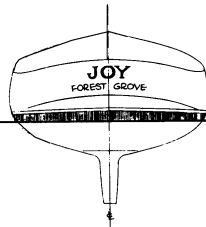

14' Tugboat
14' x 13' x 7' x 3'

14' Tug-Yacht Goliath
14' x 13' x 7' x 3'

14' Tug-Cruiser Grivit
14' x 13' x 7' x 3'

14' Trawler Yacht Bullhead
14' x 13' x 7' x 3'

14' Cruiser Happy
13'-10" x 18'-8" x 6'-3" x 3'-7"

POCKET CRUISERS & TABLOID YACHTS
— VOLUME 1 —

17' Fantail Steam Launch Myf
17 x 15'-6" x 5'-3" x 1'-8"

25' Fantail Steam Launch Beverley
25' x 22'-6" x 7' x 3'-3"

20' Supply Boat

19'-11½" x 19' x 7'-11½" x 2'-3"

20' Supply Boat Båten
19'-11½" x 19' x 7'-11½" x 2'-3"

20' Lake Union Cruiser
19'-11½" x 19' x 7'-11½" x 2'-3"

20' Catboat Joy

20' x 18' x 8' x 3'-6"

20' Tug Yacht
20' x 18' x 8' x 2'-3"