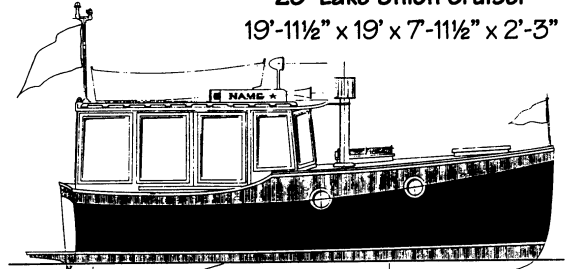

14' Tugboat
14' x 13' x 7' x 3'

14' Tug-Yacht Goliath
14' x 13' x 7' x 3'

14' Tug-Cruiser Grivit
14' x 13' x 7' x 3'

14' Trawler Yacht Bullhead
14' x 13' x 7' x 3'

14' Cruiser Happy
13'-10" x 18'-8" x 6'-3" x 3'-7"

POCKET CRUISERS & TABLOID YACHTS
— VOLUME 1 —

17' Fantail Steam Launch Myf
17 x 15'-6" x 5'-3" x 1'-8"

25' Fantail Steam Launch Beverley
25' x 22'-6" x 7' x 3'-3"

20' Supply Boat

19'-11½" x 19' x 7'-11½" x 2'-3"

20' Supply Boat Båten
19'-11½" x 19' x 7'-11½" x 2'-3"

20' Lake Union Cruiser
19'-11½" x 19' x 7'-11½" x 2'-3"

20' Catboat Joy

20' x 18' x 8' x 3'-6"

20' Tug Yacht
20' x 18' x 8' x 2'-3"