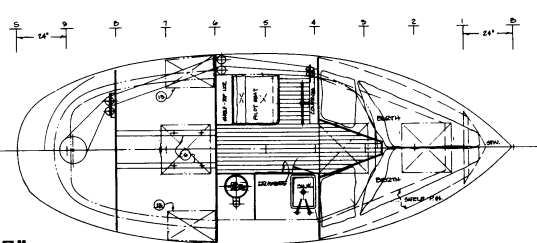

14' Tugboat
14' x 13' x 7' x 3'

14' Tug-Yacht Goliath
14' x 13' x 7' x 3'

14' Tug-Cruiser Grivit
14' x 13' x 7' x 3'

14' Trawler Yacht Bullhead
14' x 13' x 7' x 3'

14' Cruiser Happy
13'-10" x 18'-8" x 6'-3" x 3'-7"

POCKET CRUISERS & TABLOID YACHTS
— VOLUME 1 —

17' Fantail Steam Launch Myf
17 x 15'-6" x 5'-3" x 1'-8"

25' Fantail Steam Launch Beverley
25' x 22'-6" x 7' x 3'-3"

20' Supply Boat

19'-11½" x 19' x 7'-11½" x 2'-3"

20' Supply Boat Båten
19'-11½" x 19' x 7'-11½" x 2'-3"

20' Lake Union Cruiser
19'-11½" x 19' x 7'-11½" x 2'-3"

20' Catboat Joy

20' x 18' x 8' x 3'-6"

20' Tug Yacht
20' x 18' x 8' x 2'-3"