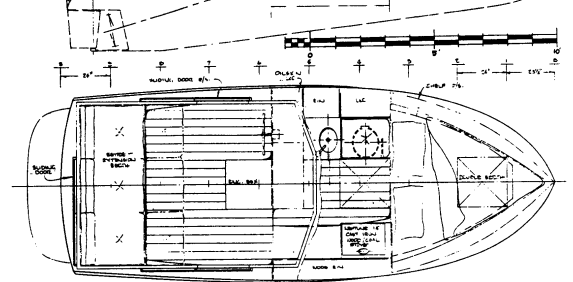

14' Tugboat
14' x 13' x 7' x 3'

14' Tug-Yacht Goliath
14' x 13' x 7' x 3'

14' Tug-Cruiser Grivit
14' x 13' x 7' x 3'

14' Trawler Yacht Bullhead
14' x 13' x 7' x 3'

14' Cruiser Happy
13'-10" x 18'-8" x 6'-3" x 3'-7"

POCKET CRUISERS & TABLOID YACHTS
— VOLUME 1 —

17' Fantail Steam Launch Myf
17 x 15'-6" x 5'-3" x 1'-8"

25' Fantail Steam Launch Beverley
25' x 22'-6" x 7' x 3'-3"

20' Supply Boat

19'-11½" x 19' x 7'-11½" x 2'-3"

20' Supply Boat Båten
19'-11½" x 19' x 7'-11½" x 2'-3"

20' Lake Union Cruiser
19'-11½" x 19' x 7'-11½" x 2'-3"

20' Catboat Joy

20' x 18' x 8' x 3'-6"

20' Tug Yacht
20' x 18' x 8' x 2'-3"